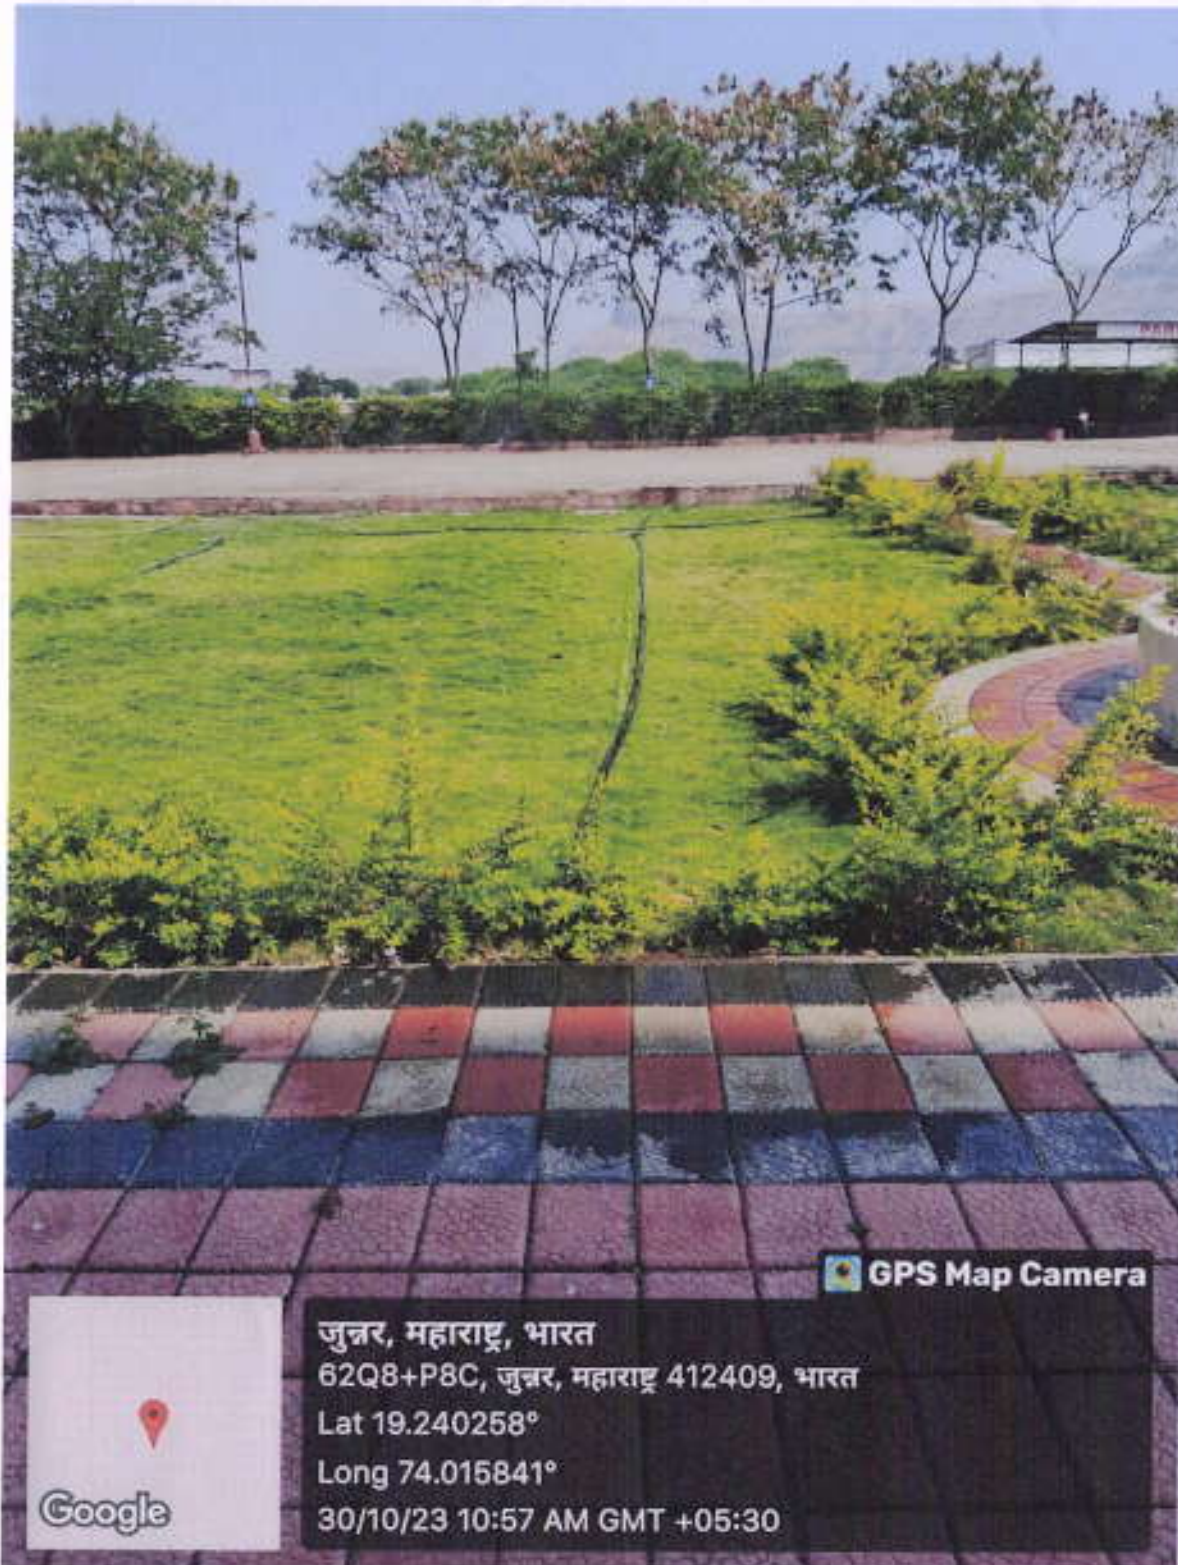

Recreational facility